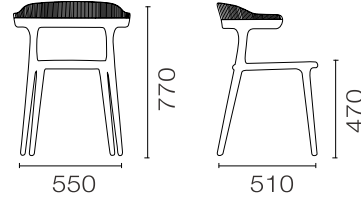

LUNA STRIPE armchair

Color Options

PP Finish

Net weight	Gross weight	Max. Stacking	Packaging	Shipment Deatils
 4.00	 4.83		 690x590x910mm / m ³ 0.37	 20' : 216 pcs. 40' : 480 pcs. 40HC : 640 pcs. 100cbm : 960 pcs.